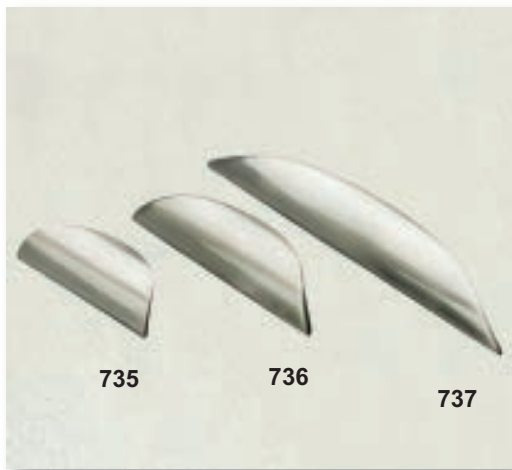

The page of
handles
A chance to select the
handle of your choice for the
Bedrooms of your dreams.