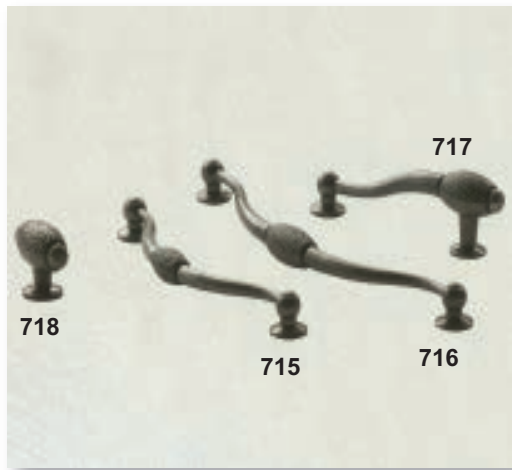

The page of
handles
A chance to select the
handle of your choice for the
Bedrooms of your dreams.