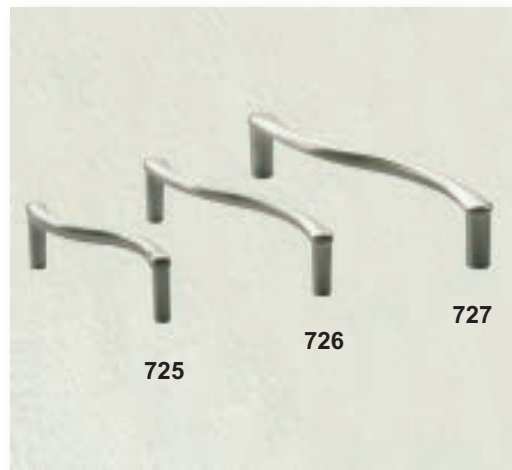

Internal robe mirror

Single hanging with shelf and shoe rack.

Double hanging

Single hanging with internal drawers and extra shelf.

Single full length hanging with shoe rack.

Short hanging and shelves.

Single hanging and storage. Fully shelved angled unit.

Internal 3 drawer chest

Shoe rack rails

600mm or 800mm Felt lined jewellery tray

De Lux tie rack

Aluminium tie rack (Compressed)

Aluminium tie rack (Extended)

Aluminium trouser rack (Compressed)

Aluminium trouser rack (Extended)

The page of
handles
A chance to select the
handle of your choice for the
Bedrooms of your dreams.

colonial bedrooms are part of the JJOpic group of companies.

In our product portfolio we have other outstanding ranges of furniture offering superior quality and design which are all manufactured in the UK.