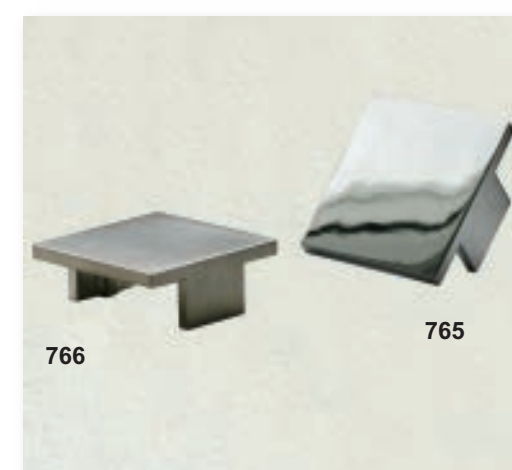

Internal robe mirror

Single hanging with shelf and shoe rack.

Double hanging

Single hanging with internal drawers and extra shelf.

Single full length hanging with shoe rack.

Short hanging and shelves.

Single hanging and storage. Fully shelved angled unit.

Internal 3 drawer chest

Shoe rack rails

600mm or 800mm Felt lined jewellery tray

De Lux tie rack

Aluminium tie rack (Compressed)

Aluminium tie rack (Extended)

Aluminium trouser rack (Compressed)

Aluminium trouser rack (Extended)

The page of
handles
A chance to select the
handle of your choice for the
Bedrooms of your dreams.

colonial bedrooms are part of the JJOpic group of companies.

In our product portfolio we have other outstanding ranges of furniture offering superior quality and design which are all manufactured in the UK.