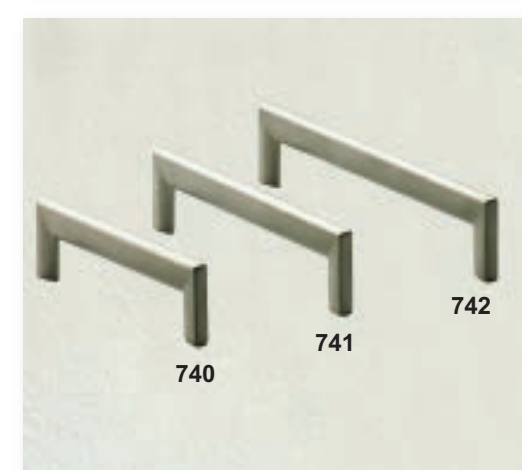

Internal robe mirror

Single hanging with shelf and shoe rack.

Double hanging

Single hanging with internal drawers and extra shelf.

Single full length hanging with shoe rack.

Short hanging and shelves.

Single hanging and storage. Fully shelved angled unit.

Internal 3 drawer chest

Shoe rack rails

600mm or 800mm Felt lined jewellery tray

De Lux tie rack

Aluminium tie rack (Compressed)

Aluminium tie rack (Extended)

Aluminium trouser rack (Compressed)

Aluminium trouser rack (Extended)

The page of
handles
A chance to select the
handle of your choice for the
Bedrooms of your dreams.

colonial bedrooms are part of the JJOpic group of companies.

In our product portfolio we have other outstanding ranges of furniture offering superior quality and design which are all manufactured in the UK.