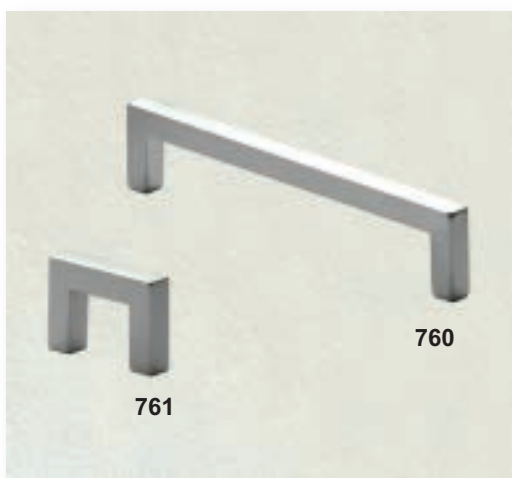

The page of
handles
A chance to select the
handle of your choice for the
Bedrooms of your dreams.