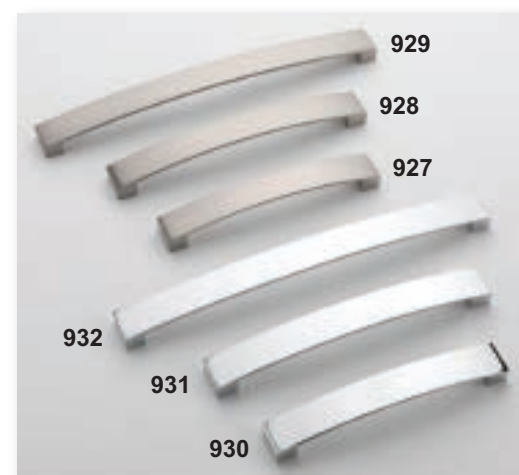

Internal robe mirror

Single hanging with shelf and shoe rack.

Double hanging

Single hanging with internal drawers and extra shelf.

Single full length hanging with shoe rack.

Short hanging and shelves.

Single hanging and storage. Fully shelved angled unit.

Internal 3 drawer chest

Shoe rack rails

600mm or 800mm Felt lined jewellery tray

De Lux tie rack

Aluminium tie rack (Compressed)

Aluminium tie rack (Extended)

Aluminium trouser rack (Compressed)

Aluminium trouser rack (Extended)

The page of
handles
A chance to select the
handle of your choice for the
Bedrooms of your dreams.

colonial bedrooms are part of the JJOpic group of companies.

In our product portfolio we have other outstanding ranges of furniture offering superior quality and design which are all manufactured in the UK.