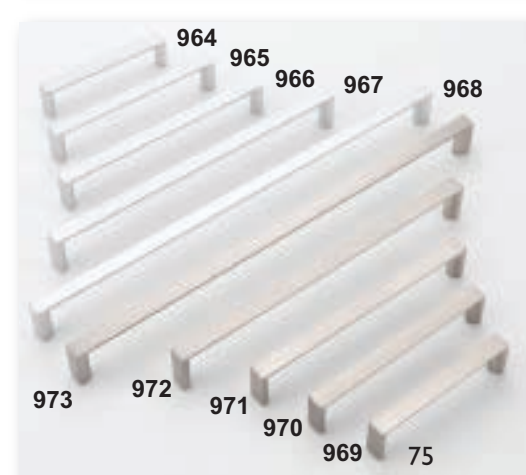

Internal robe mirror

Single hanging with shelf and shoe rack.

Double hanging

Single hanging with internal drawers and extra shelf.

Single full length hanging with shoe rack.

Short hanging and shelves.

Single hanging and storage. Fully shelved angled unit.

Internal 3 drawer chest

Shoe rack rails

600mm or 800mm Felt lined jewellery tray

De Lux tie rack

Aluminium tie rack (Compressed)

Aluminium tie rack (Extended)

Aluminium trouser rack (Compressed)

Aluminium trouser rack (Extended)

The page of
handles
A chance to select the
handle of your choice for the
Bedrooms of your dreams.

colonial bedrooms are part of the JJOpic group of companies.

In our product portfolio we have other outstanding ranges of furniture offering superior quality and design which are all manufactured in the UK.