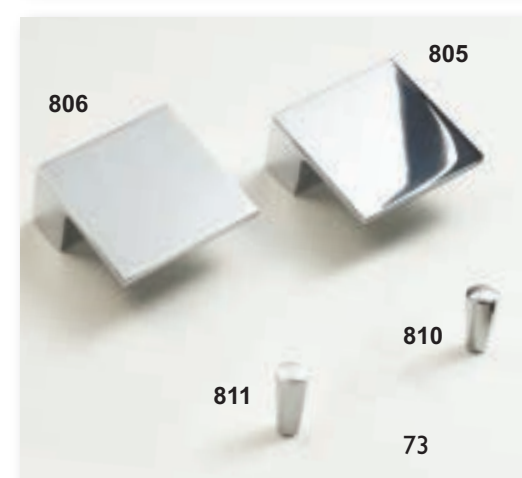

Internal robe mirror

Single hanging with shelf and shoe rack.

Double hanging

Single hanging with internal drawers and extra shelf.

Single full length hanging with shoe rack.

Short hanging and shelves.

Single hanging and storage. Fully shelved angled unit.

Internal 3 drawer chest

Shoe rack rails

600mm or 800mm Felt lined jewellery tray

De Lux tie rack

Aluminium tie rack (Compressed)

Aluminium tie rack (Extended)

Aluminium trouser rack (Compressed)

Aluminium trouser rack (Extended)

The page of
handles
A chance to select the
handle of your choice for the
Bedrooms of your dreams.

colonial bedrooms are part of the JJOpic group of companies.

In our product portfolio we have other outstanding ranges of furniture offering superior quality and design which are all manufactured in the UK.