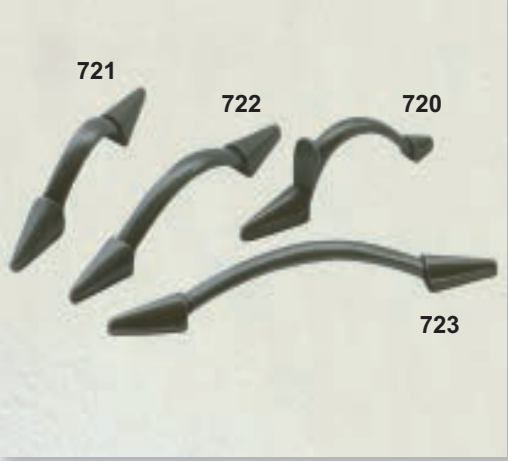

Internal robe mirror

Single hanging with shelf and shoe rack.

Double hanging

Single hanging with internal drawers and extra shelf.

Single full length hanging with shoe rack.

Short hanging and shelves.

Single hanging and storage. Fully shelved angled unit.

Internal 3 drawer chest

Shoe rack rails

600mm or 800mm Felt lined jewellery tray

De Lux tie rack

Aluminium tie rack (Compressed)

Aluminium tie rack (Extended)

Aluminium trouser rack (Compressed)

Aluminium trouser rack (Extended)