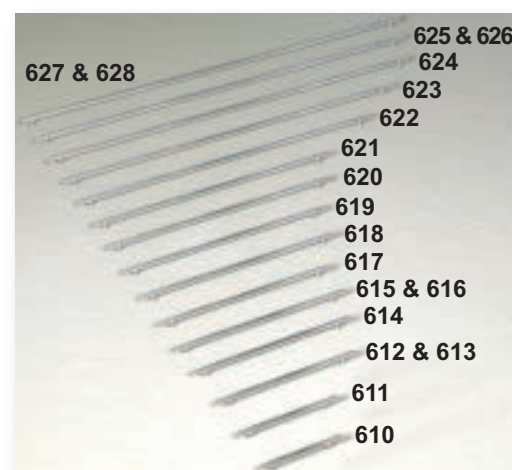

The page of
handles
A chance to select the
handle of your choice for the
Bedrooms of your dreams.