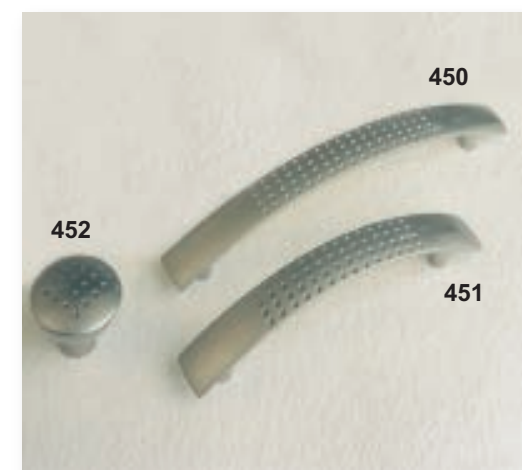

The page of
handles
A chance to select the
handle of your choice for the
Bedrooms of your dreams.