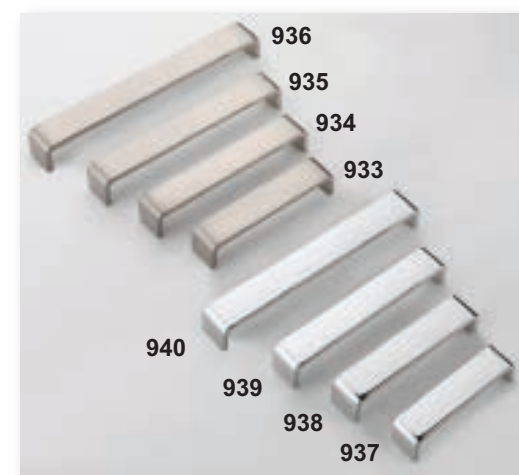

Internal robe mirror

Single hanging with shelf and shoe rack.

Double hanging

Single hanging with internal drawers and extra shelf.

Single full length hanging with shoe rack.

Short hanging and shelves.

Single hanging and storage. Fully shelved angled unit.

Internal 3 drawer chest

Shoe rack rails

600mm or 800mm Felt lined jewellery tray

De Lux tie rack

Aluminium tie rack (Compressed)

Aluminium tie rack (Extended)

Aluminium trouser rack (Compressed)

Aluminium trouser rack (Extended)

The page of
handles
A chance to select the
handle of your choice for the
Bedrooms of your dreams.

colonial bedrooms are part of the JJOpic group of companies.

In our product portfolio we have other outstanding ranges of furniture offering superior quality and design which are all manufactured in the UK.