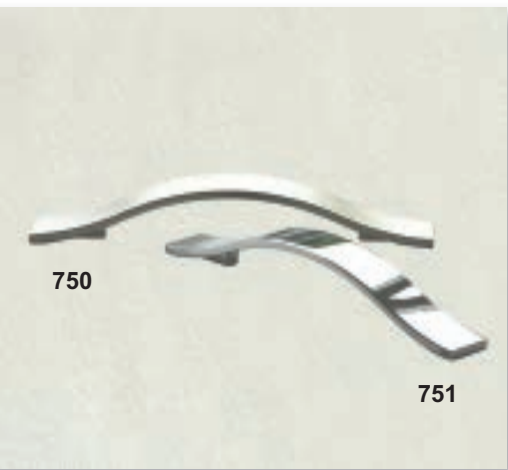

The page of
handles
A chance to select the
handle of your choice for the
Bedrooms of your dreams.